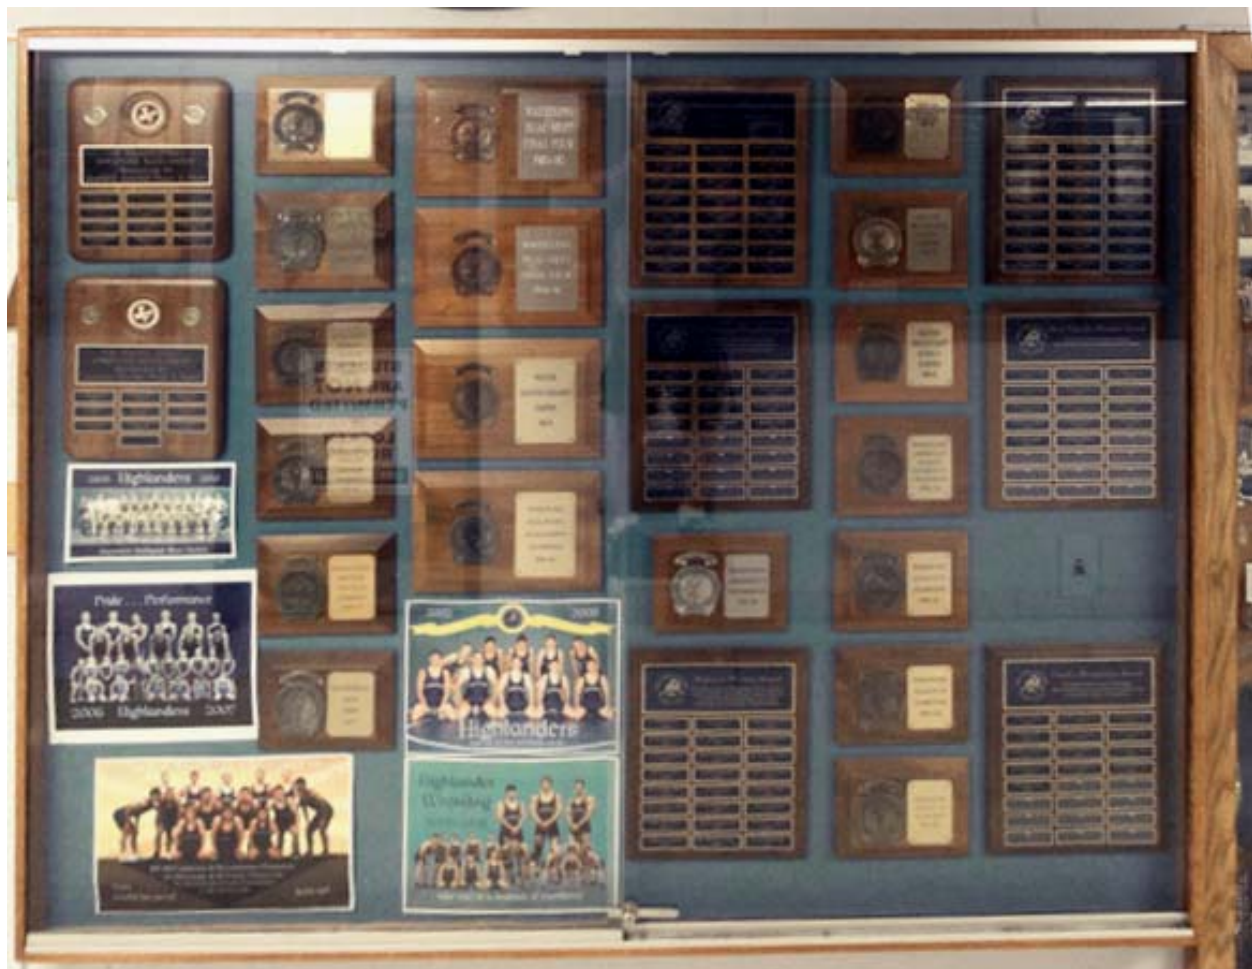

HARRICKS WRESTLING

HALLWAY
OF
FAME

HONORED ALUMNI FRATERNITY DISPLAY

6' x 3' display case dedicated to all those who participated on the Herricks High School Wrestling Team through their senior year. The top left plaque is Coach Alwin Muller's National Wrestling Hall of Fame plaque. There is room on the top right for a National Wrestling Hall of Fame plaque for Coach Cliff Forziat following his induction ceremony April 25, 2014.

HIGHLANDER
WRESTLING
TEAM ROOM

**STUDENTS
ARE NOT
PERMITTED
IN
LOCKER
ROOMS
UNSUPERVISED**

HARRICKS WRESTLING

MULLER
ARENA

HARRICKS WRESTLING

THE ROOM

Imponere in aliquid illius facies