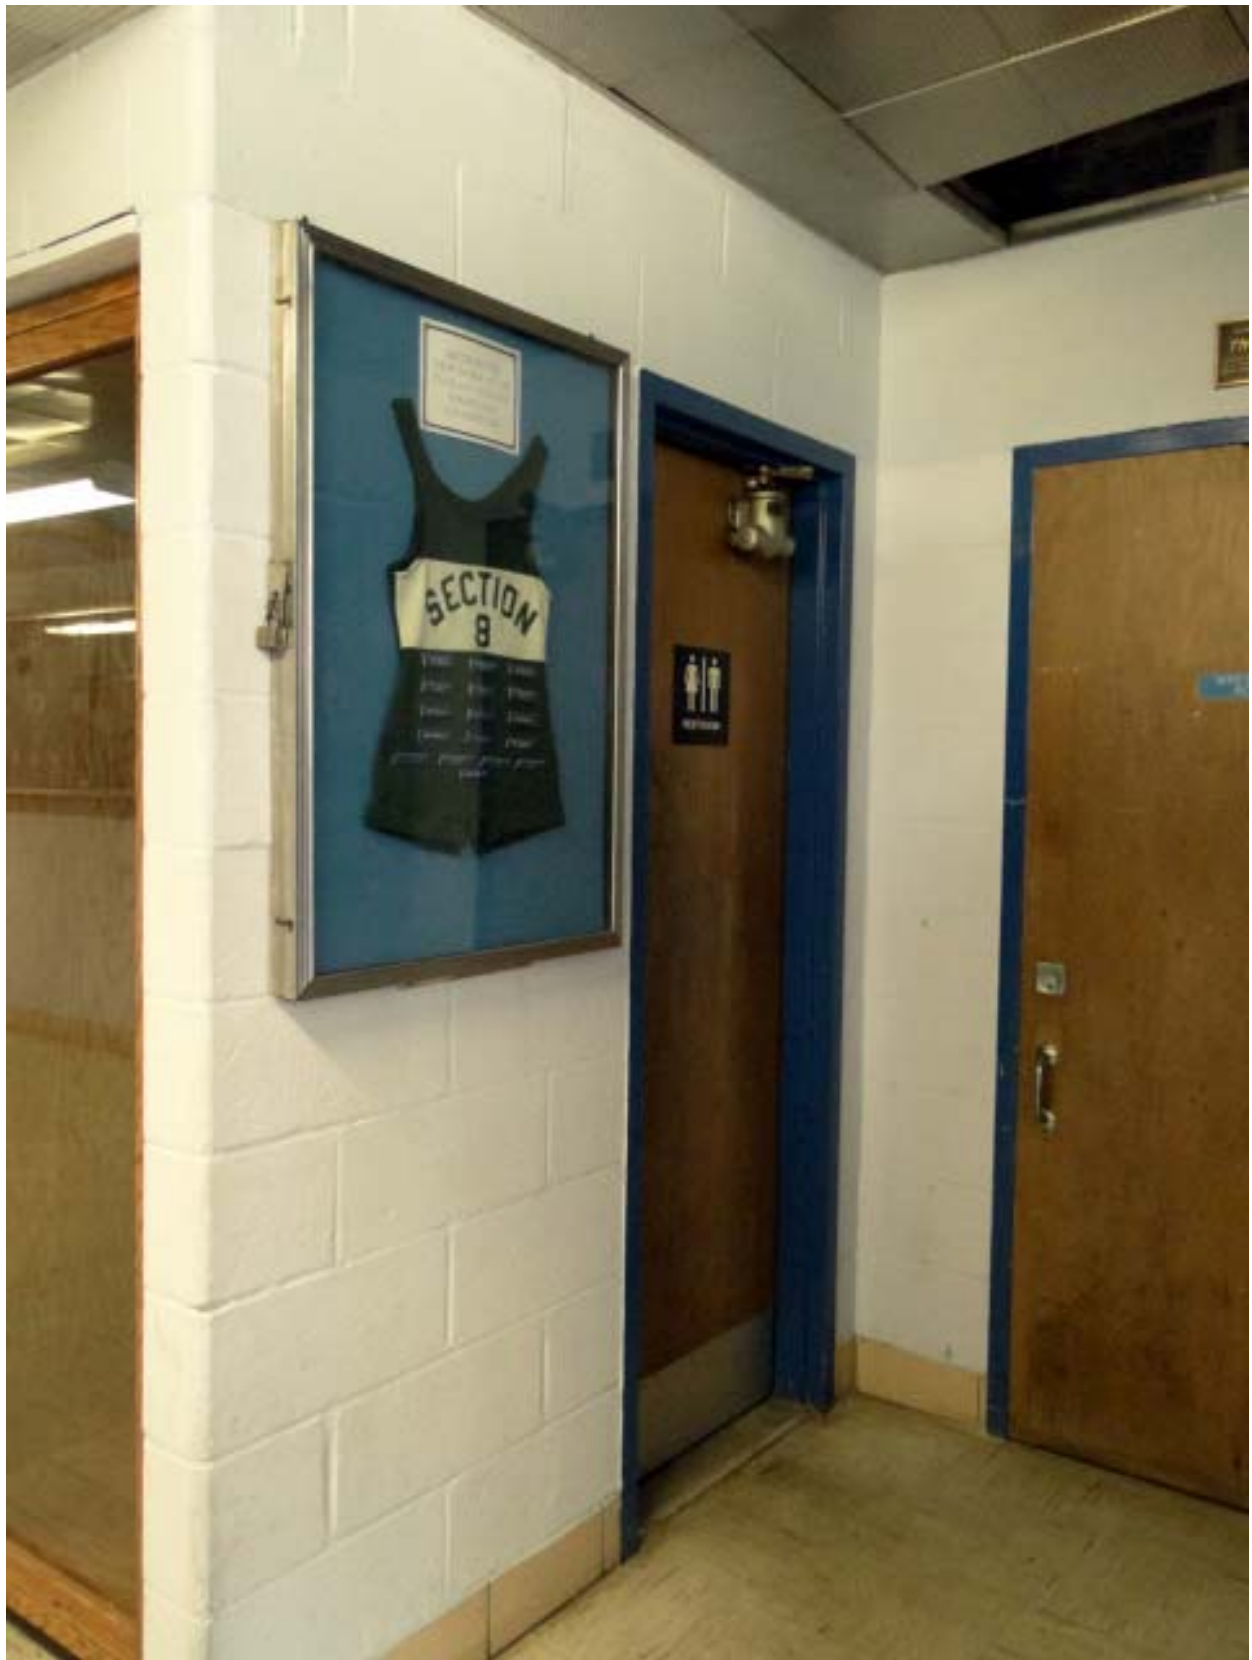

HARRICKS WRESTLING

HALLWAY
OF
FAME

HONORED ALUMNI FRATERNITY DISPLAY

6' x 3' display case dedicated to all those who participated on the Herricks High School Wrestling Team through their senior year. The top left plaque is Coach Alwin Muller's National Wrestling Hall of Fame plaque. There is room on the top right for a National Wrestling Hall of Fame plaque for Coach Cliff Forziat following his induction ceremony April 25, 2014.

HIGHLANDER
WRESTLING
TEAM ROOM

**STUDENTS
ARE NOT
PERMITTED
IN
LOCKER
ROOMS
UNSUPERVISED**

HARRICKS WRESTLING

MULLER
ARENA

HARRICKS WRESTLING

THE ROOM

Imponere in aliquid illius facies